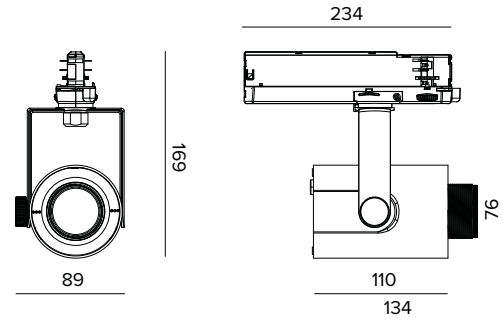

T036ZMP930CAPW | RAY 75 ZOOM

Professional adjustable LED projector with a variable light beam opening

The fixture's photometric values can be found on the following pages

The figures on the drawing are expressed in mm.

Colour and finish: Plaster white

Dimensions: 75

Weight: 0.53Kg

Version: ZOOM PRECISION

Degree of protection: IP20

ELECTRICAL CHARACTERISTICS

CASAMBI electronic driver integrated into the track adapter.

Fixture Power: 20W